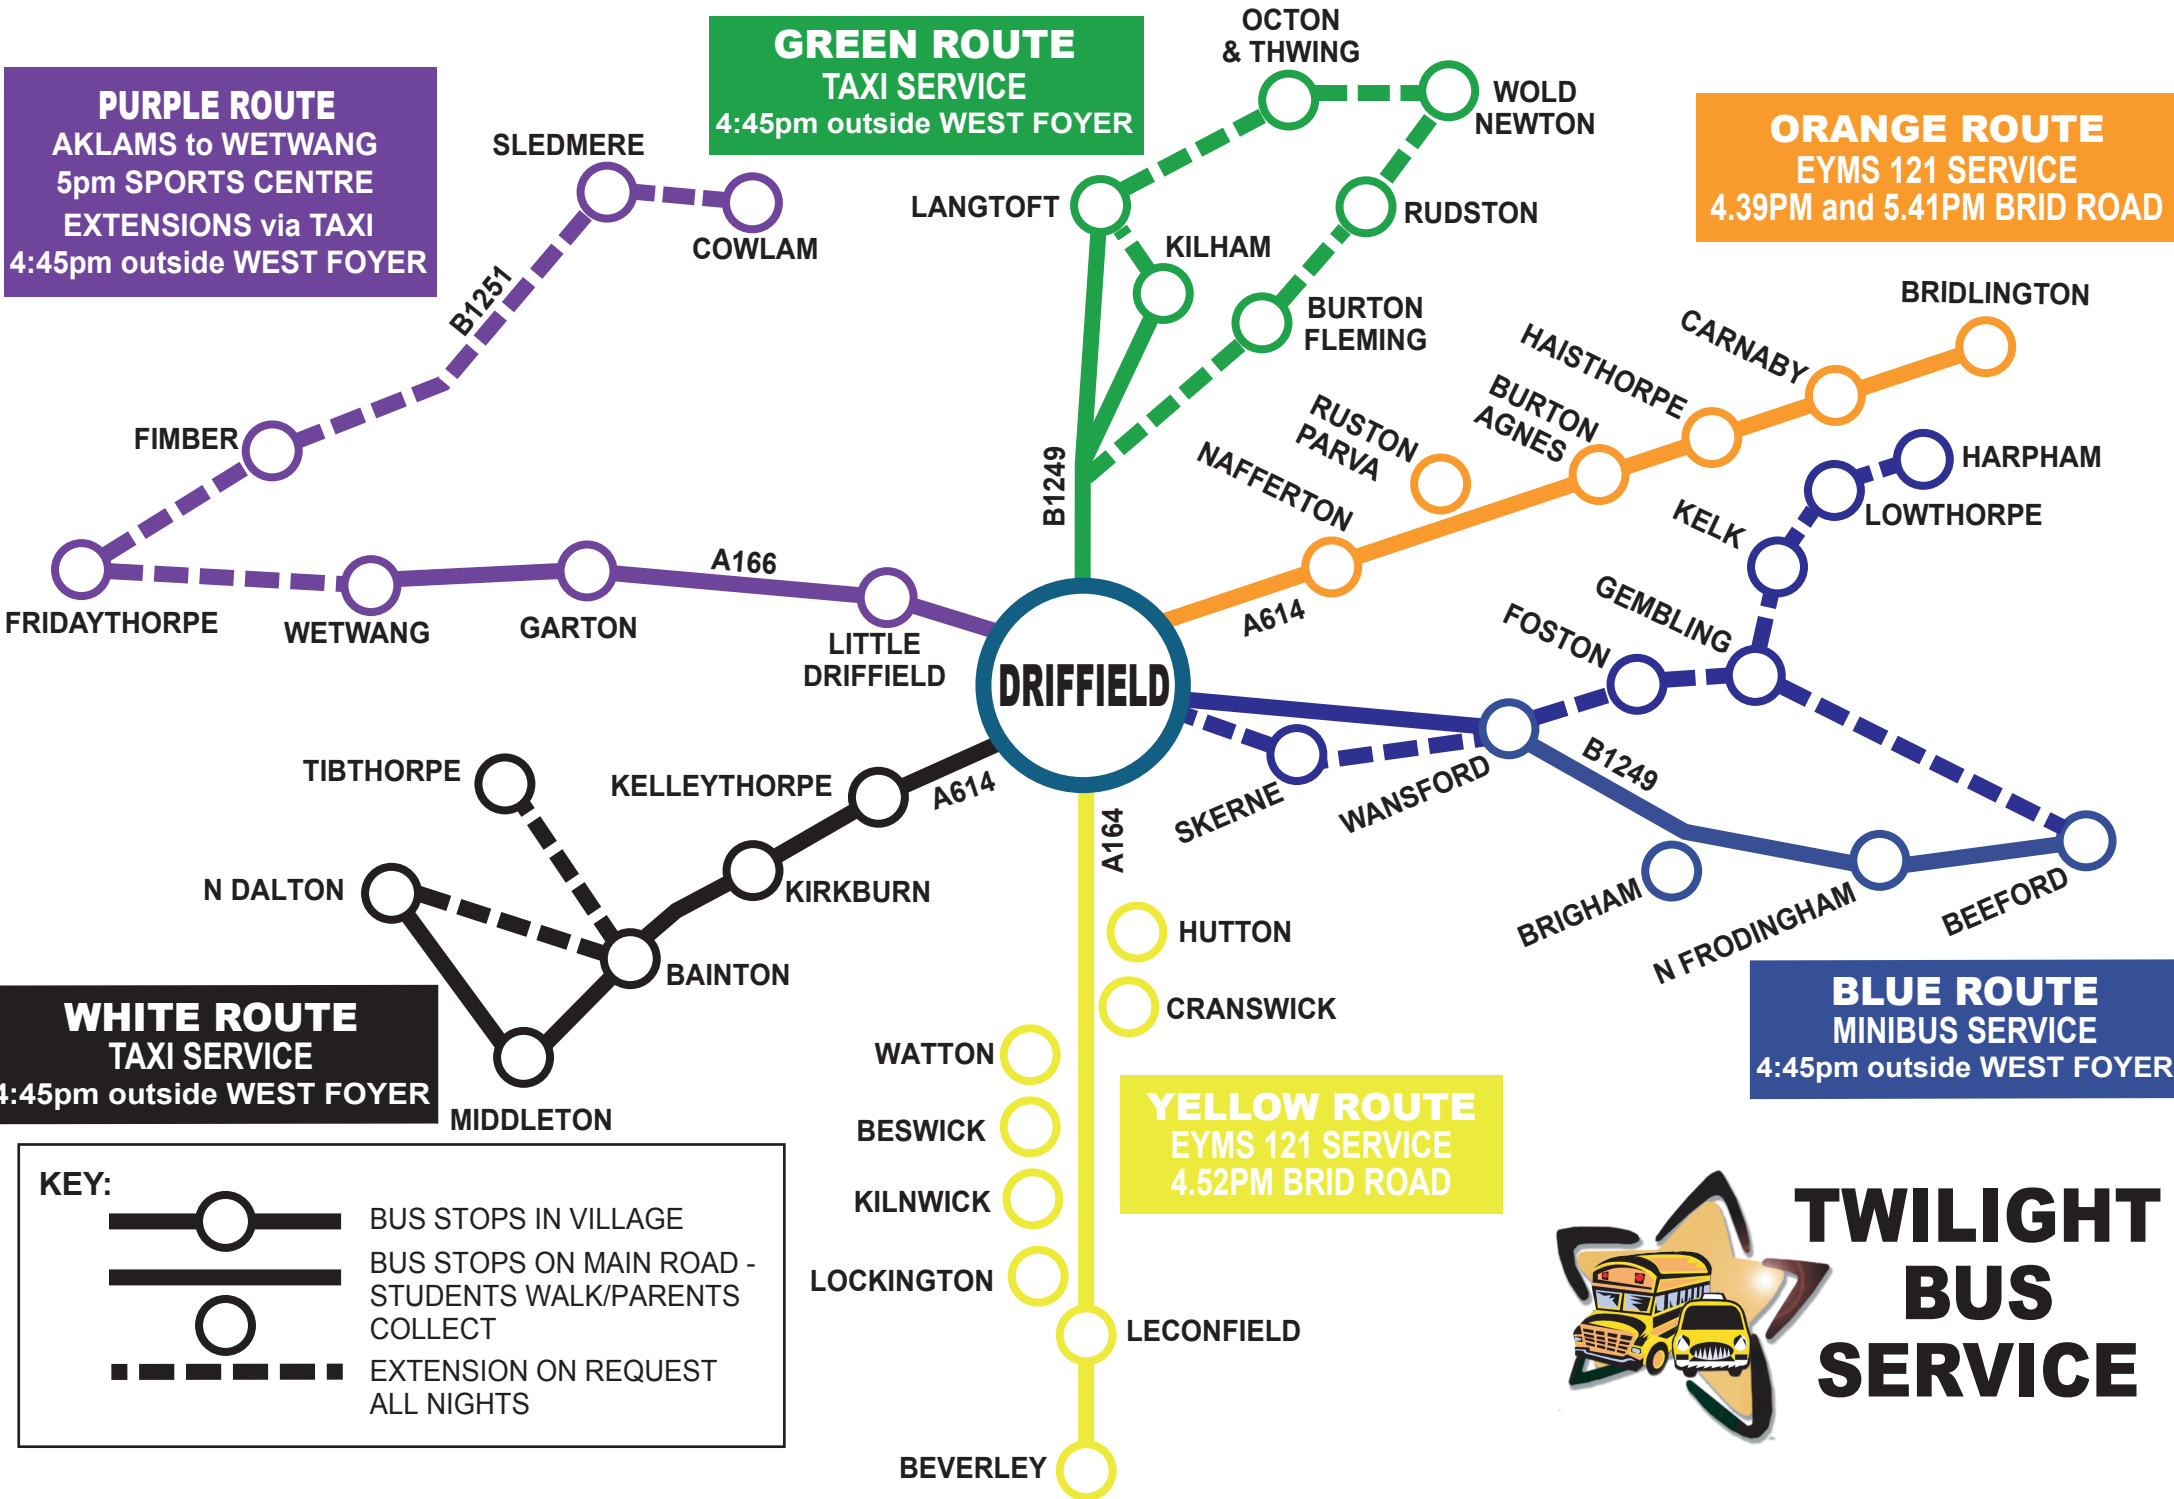

PURPLE ROUTE
 AKLAMs to WETWANG
 5pm SPORTS CENTRE
 EXTENSIONS via TAXI
 4:45pm outside WEST FOYER

GREEN ROUTE
 TAXI SERVICE
 4:45pm outside WEST FOYER

ORANGE ROUTE
 EYMS 121 SERVICE
 4.39PM and 5.41PM BRID ROAD

WHITE ROUTE
 TAXI SERVICE
 4:45pm outside WEST FOYER

BLUE ROUTE
 MINIBUS SERVICE
 4:45pm outside WEST FOYER

YELLOW ROUTE
 EYMS 121 SERVICE
 4.52PM BRID ROAD

KEY:

- BUS STOPS IN VILLAGE
- BUS STOPS ON MAIN ROAD - STUDENTS WALK/PARENTS COLLECT
- EXTENSION ON REQUEST ALL NIGHTS